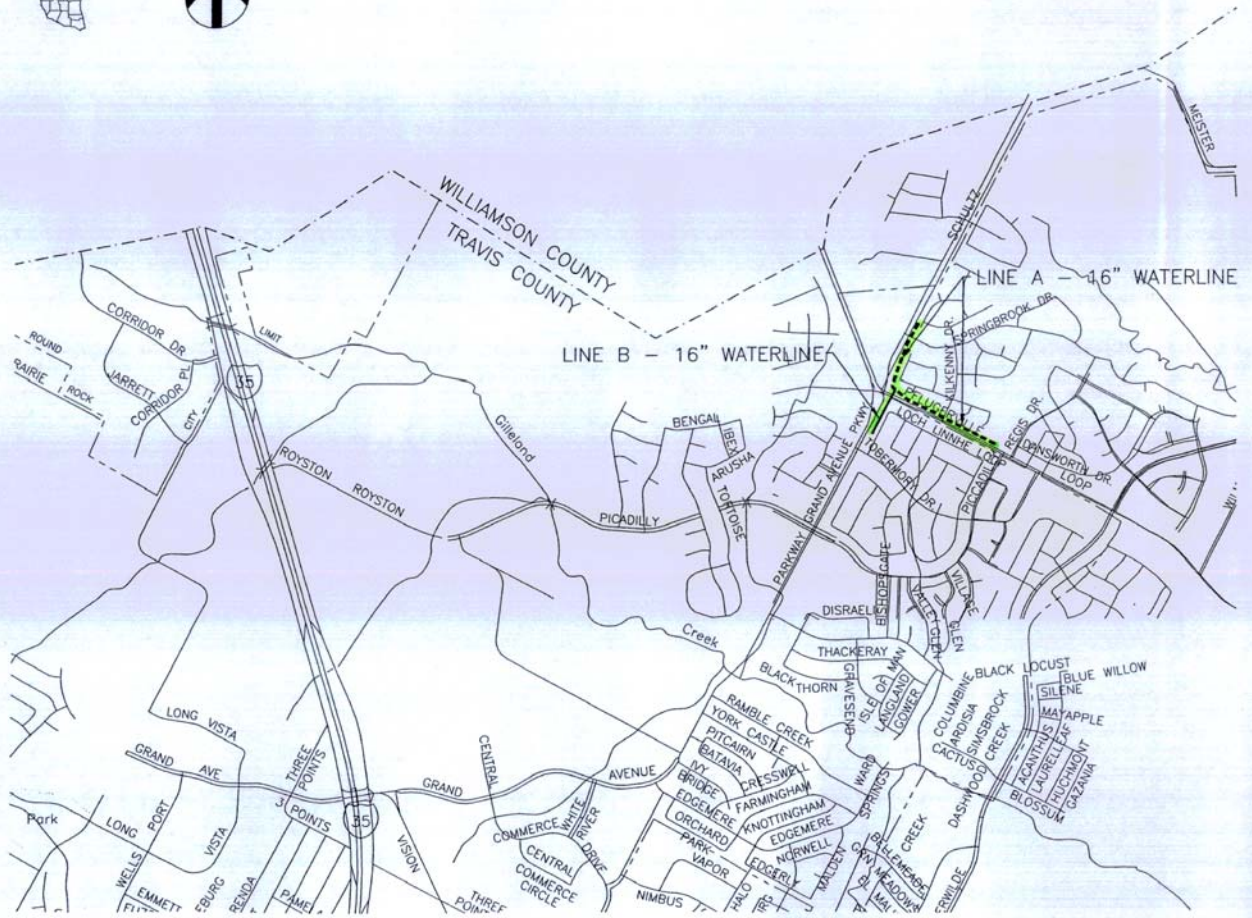

# Pflugerville Pkwy. West Manville WSC Relocates - Phase 1 Start construction 5/14/07

**PROJECT LOCATION MAP**  
SCALE: 1" = 1000'